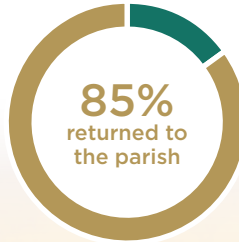

MORE THAN
100% OF GOAL