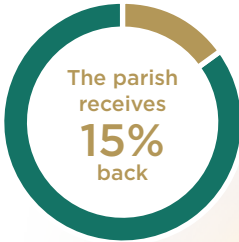

OUR PARISH CAMPAIGN GOAL: $417,533

All gifts to the *Called to Serve as Christ* campaign will support pension and medical needs of priests and sisters. In addition, fifteen cents of every dollar collected by St. Benedict will be used to address our needs. **When we exceed our campaign goal, eighty-five cents of each dollar raised will be returned to our parish.**

UP TO
100% OF GOAL